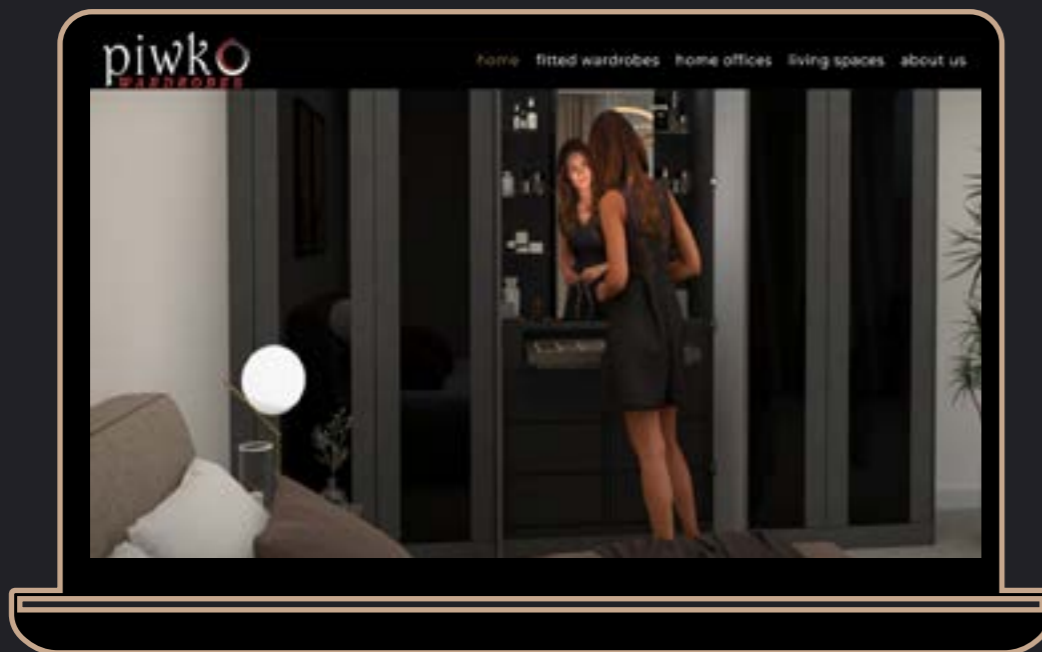

CONTACT US

office@piwko.co.uk

01202 352 393

07800 761 657

GET INSPIRED

Visit our website, see many different projects and lots of photos of completed works.