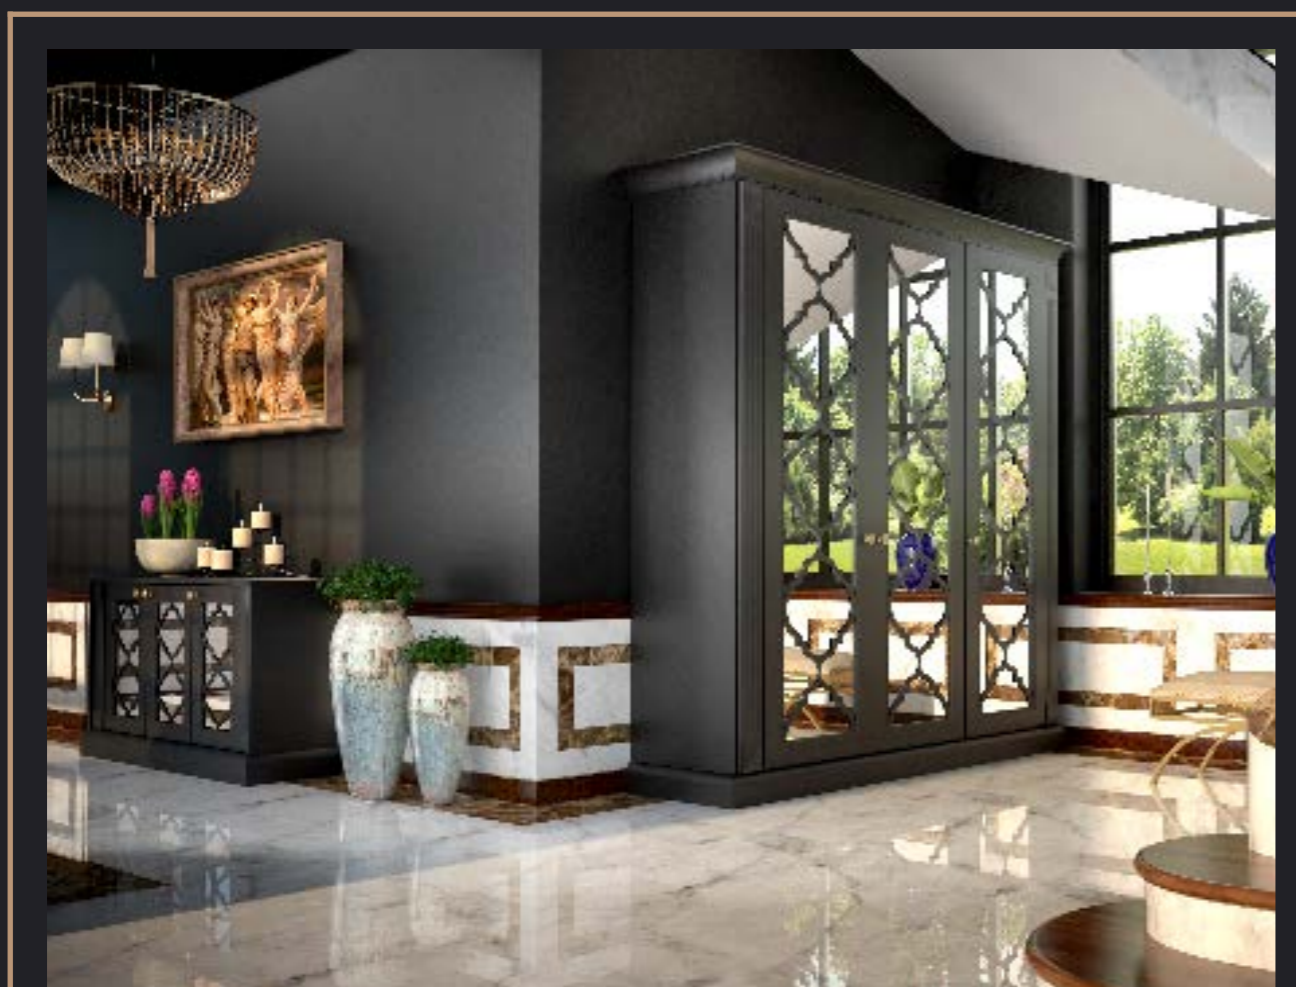

They are perfect for elegant, traditional Victorian inspired homes and can be combined with other antiques.

Mirror furniture beautifully illuminates the room, creating the illusion of a much larger room.

CLOVER

Impressive

Impressive wardrobe and matching chest of drawers in a deep graphite shade.

Fronts decorated with elements consisting of a symmetrical shape of a four-leaf clover.

DIAMOND

Beautiful

Beautiful, our most popular design in pure white.

The diamond-shaped fronts give the room a luminous atmosphere.

ELLIPSE

Sensual

Sensual pattern in a subtle shade of pale pink.

The ellipse shape on the fronts adds feminine chic and class.

RADIANT

Elegant

An elegant wardrobe and a chest of drawers with a pattern of symmetrically arranged rectangles and radiant elements.